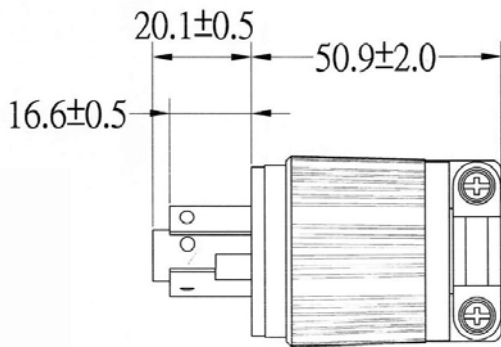

## Product Specifications

Product Item	Twist-Lock Plug
Rating	2 Pole, 3 Wire Grounding 15A 250V AC
NEMA Configuration	L6-15P
Housing Material	Nylon-Black
Blade Holder Material	Nylon-Natural
Retainer Material	Polycarbonate-Clear
Cord Clamp Material	Nylon-Black
Contact Blades Material	.063" ( 1.6m/m ) Brass
Ground Contact Blade Material	.040" ( 1.0m/m ) Brass
Terminal Screw Material	#8-32 Brass
Ground Screw Material	#8-32 Brass ( Green )
Flammability	UL 94 V-0
Listings	UL/cUL E237606