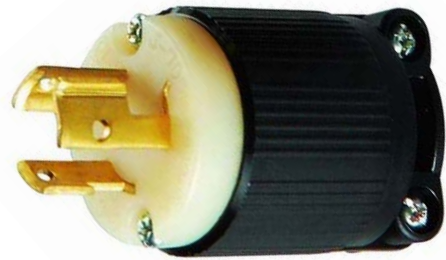

# J-705

## Product Specifications

Product Item	Twist-Lock Plug
Rating	2 Pole, 3 Wire Grounding 15A 250V AC
NEMA Configuration	L6-15P
Housing Material	Nylon-Black
Blade Holder Material	Nylon-Natural
Retainer Material	Polycarbonate-Clear
Cord Clamp Material	Nylon-Black
Contact Blades Material	.063" ( 1.6m/m ) Brass
Ground Contact Blade Material	.040" ( 1.0m/m ) Brass
Terminal Screw Material	#8-32 Brass
Ground Screw Material	#8-32 Brass ( Green )
Flammability	UL 94 V-0
Listings	UL/cUL E237606