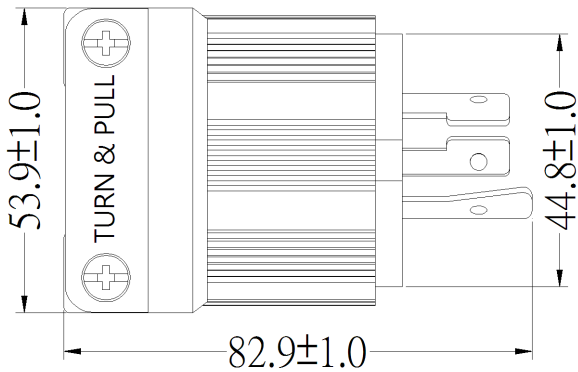

WJ-8320

Product Specifications

Product Item	Twist-Lock Plug
Wiring Scheme	2 Pole, 3 Wire Grounding
Amperage	20A
Voltage	125V AC
NEMA Configuration	L5-20P
Color	Black
Blade Holder Material	Gray Polycarbonate
Terminal Retainer Material	Clear Polycarbonate
Housing Material	Black Nylon
Cord Clamp Material	Black Nylon
Blade Material	Brass
Terminal Screw Material	#8-32 solid brass
Ground Screw Material	#8-32 solid brass (Green)
Listings	UL/cUL E237606