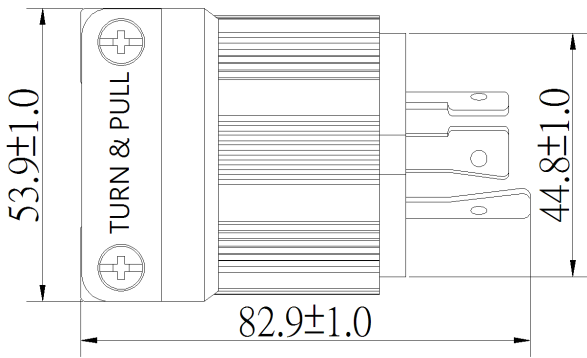

WJ-8321

Product Specifications

Product Item	Twist-Lock Plug
Wiring Scheme	2 Pole, 3 Wire Grounding
Amperage	20A
Voltage	250V AC
NEMA Configuration	L6-20P
Color	Black
Blade Holder Material	Gray Polycarbonate
Terminal Retainer Material	Clear Polycarbonate
Housing Material	Black Nylon
Cord Clamp Material	Black Nylon
Blade Material	Brass
Terminal Screw Material	#8-32 solid brass
Ground Screw Material	#8-32 solid brass (Green)
Listings	UL/cUL E237606