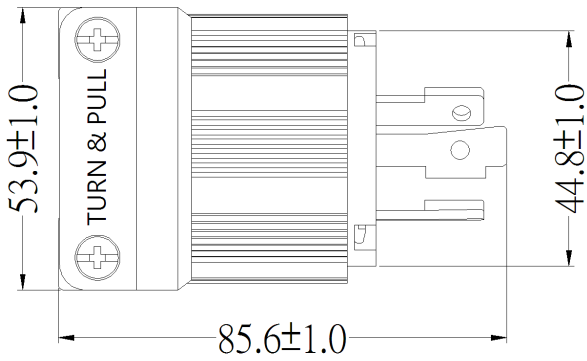

## Product Specifications

Product Item	Twist-Lock Plug
Wiring Scheme	2 Pole, 3 Wire Grounding
Amperage	30A
Voltage	250V AC
NEMA Configuration	L6-30P
Color	Black
Blade Holder Material	Gray Polycarbonate
Terminal Retainer Material	Clear Polycarbonate
Housing Material	Black Nylon
Cord Clamp Material	Black Nylon
Blade Material	Brass
Terminal Screw Material	#10-32 solid brass
Ground Screw Material	#10-32 solid brass (Green)
Listings	UL/cUL E237606