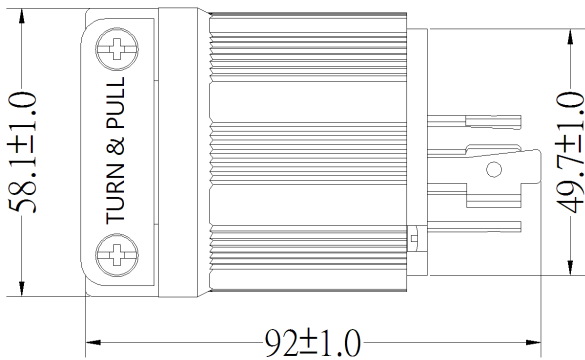

WJ-8421

Product Specifications

Product Item	Twist-Lock Plug
Wiring Scheme	3 Pole, 4 Wire Grounding
Amperage	20A
Voltage	250V AC
NEMA Configuration	L15-20P
Color	Black
Blade Holder Material	Gray Polycarbonate
Terminal Retainer Material	Clear Polycarbonate
Housing Material	Black Nylon
Cord Clamp Material	Black Nylon
Blade Material	Brass
Terminal Screw Material	#8-32 solid brass
Ground Screw Material	#8-32 solid brass (Green)
Listings	UL/cUL E237606